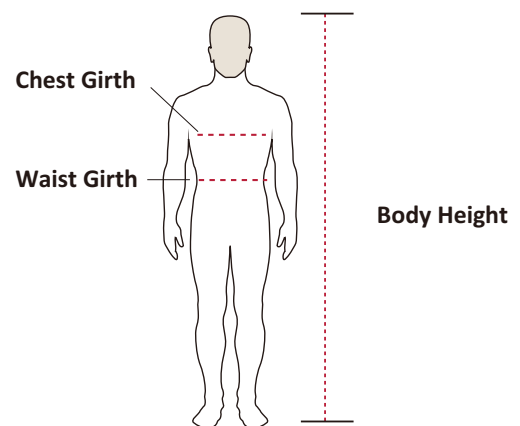

 **Lakeland**®
Protect Your People®

Firefighters Turnout Gear

FIREFIGHTERS TURNOUT GEAR

Measuring Instructions

US Sizes for Attack, Battalion™ and Stealth™ Series

Coat Size	SM/34	MD/38	LG/42	XL/46	2X/50	3X/54
Body Height	165	170	175	180	185	190
Chest Girth	117	127	137	147	157	167
Sleeve Length	83	86	89	93	97	100

Pants Size	SM/30	MD/34	LG/38	XL/42	2X/46	3X/50
Body Height	165	170	175	180	185	190
Waist Girth	87	97	107	117	127	137

Unit: cm

European Sizes for CEOSX1000 Series

size	SM	MD	LG	XL	2X	3X
Body Height	165	170	175	180	185	190
Chest Girth	128	132	136	140	148	152
Sleeve Length	81	84	85	86	87	89
Waist Girth	92	100	104	112	116	120
Pants Length	103	103	104	104	105	105

Unit: cm

ATTACK™ STANDARD FEATURES

Attack

Compliant to the new 2018 Edition NFPA 1971

Attack Materials

Outer shell

Nomex®IIIA: 93% Nomex®, 5% Kevlar®, 2% P-140 carbon fiber; plain weave. 7.5 oz. per square yard. Shelltite finish for water resistance.